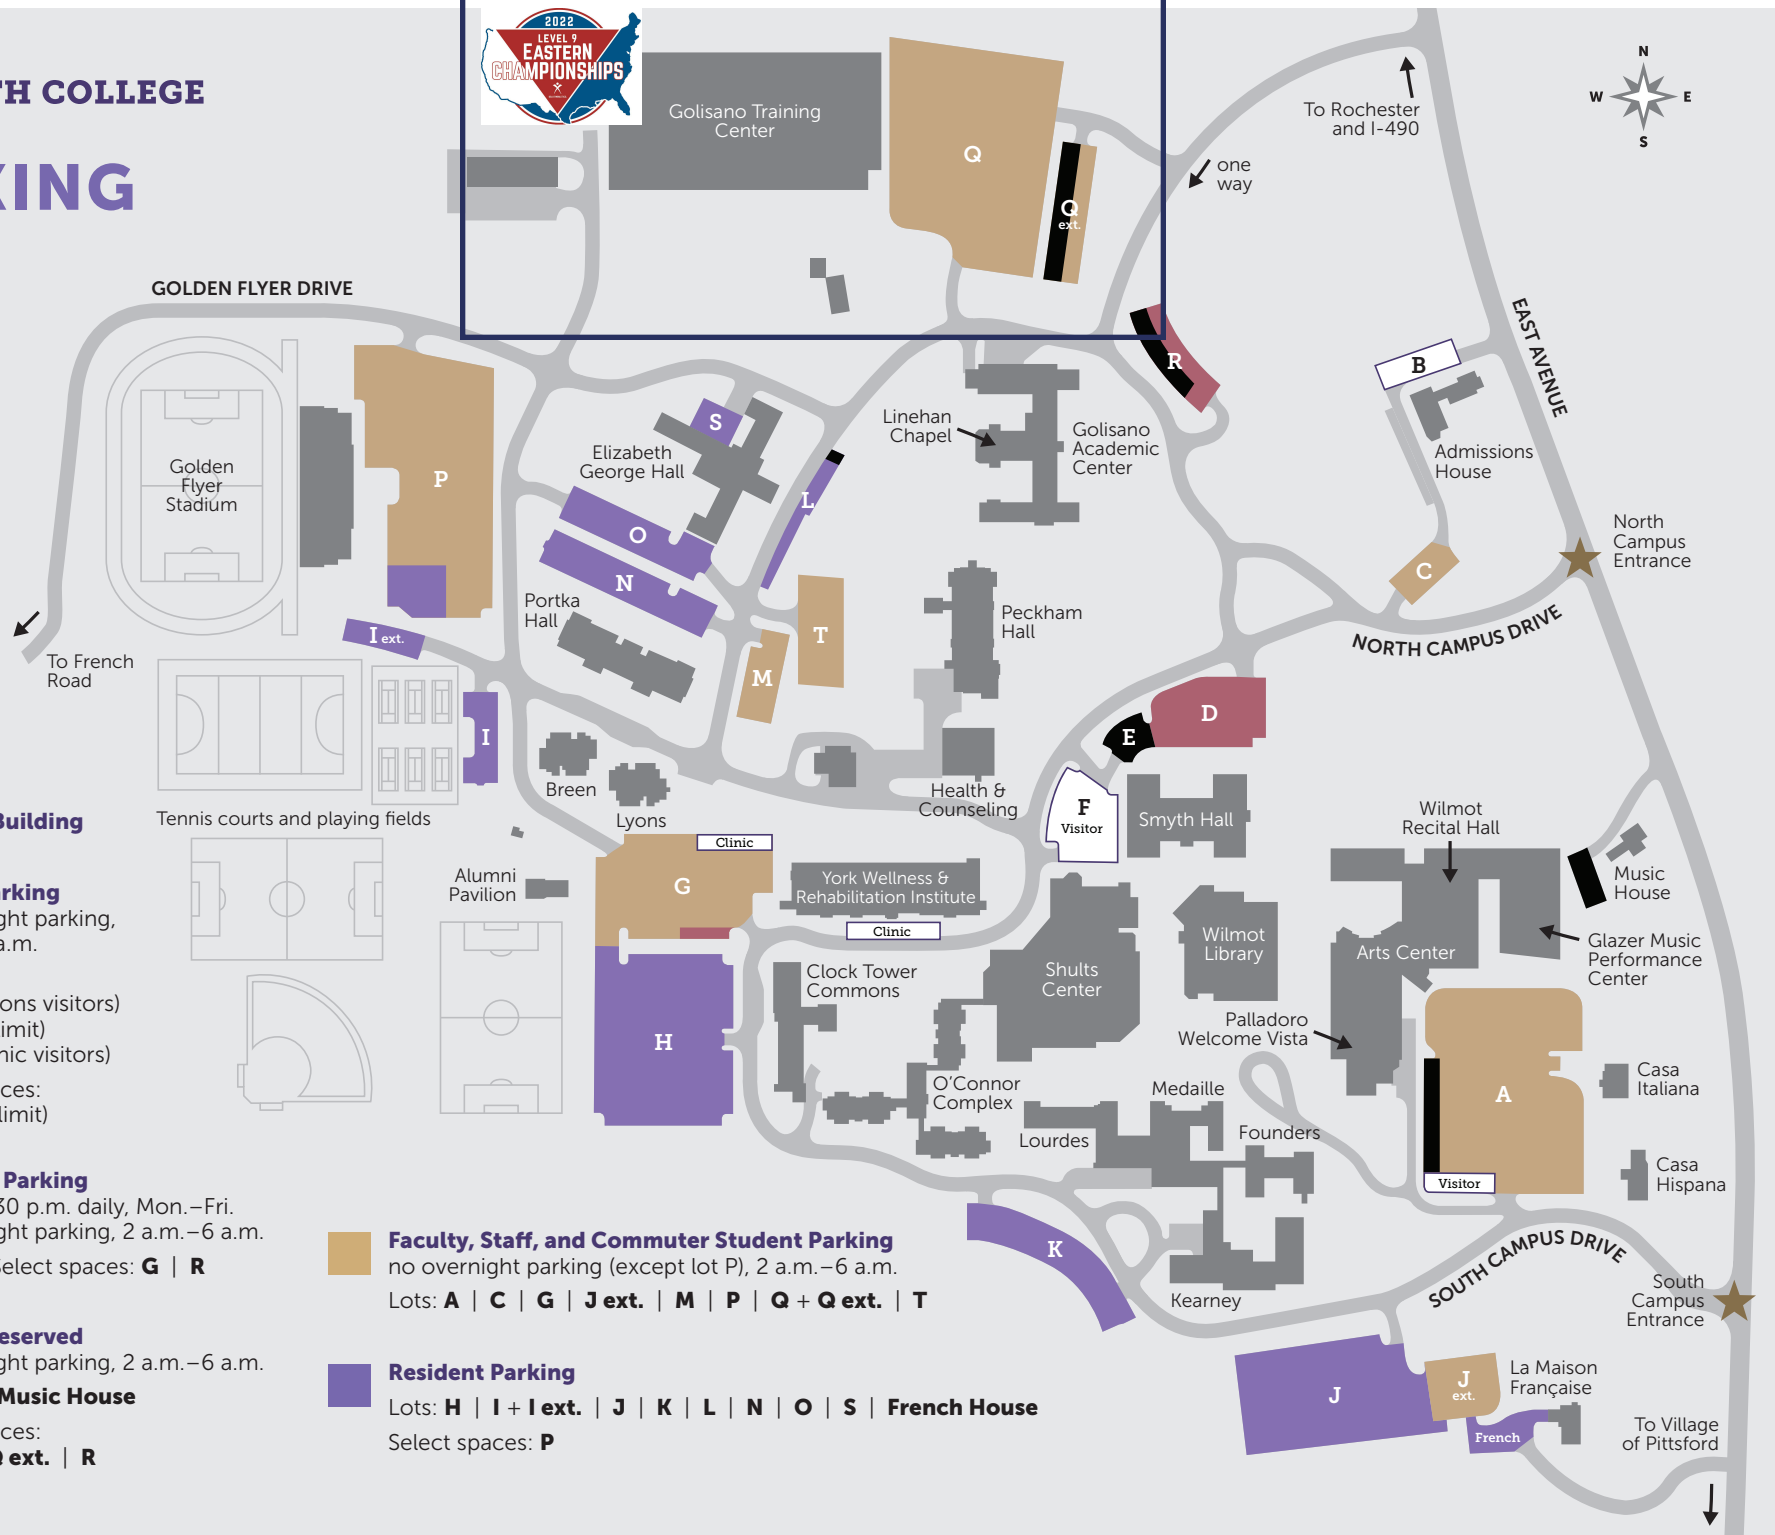

NAZARETH COLLEGE

PARKING MAP

Campus Building

Visitor Parking
no overnight parking,
2 a.m.–6 a.m.

Lots:
B (admissions visitors)
F (2 hour limit)
Clinic (clinic visitors)

Select spaces:
A (2 hour limit)

Reserved Parking
7 a.m.–3:30 p.m. daily, Mon.–Fri.
no overnight parking, 2 a.m.–6 a.m.
Lot: **D** | Select spaces: **G** | **R**

Resident Parking
Lots: **H** | **I + I ext.** | **J** | **K** | **L** | **N** | **O** | **S** | **French House**
Select spaces: **P**

To French Road

To Rochester and I-490

one way

To French Road

To Village of Pittsford

North Campus Entrance

South Campus Entrance

GOLDEN FLYER DRIVE

EAST AVENUE

NORTH CAMPUS DRIVE

SOUTH CAMPUS DRIVE

Golden Flyer Stadium

Tennis courts and playing fields

York Wellness & Rehabilitation Institute

Visitor

Wilmot Library

Arts Center

Casa Italiana

Casa Hispana

Clinic

Clock Tower Commons